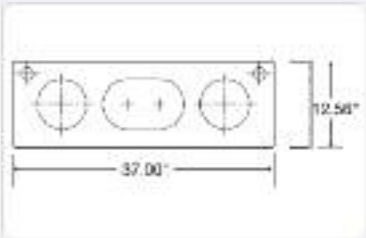

LDG0330
LANDING GEAR
LEG BRACE
22"HC 24"OA

LDG0335
LEG BRACE
25.5"HC 27.5"OA

LDG0340
JOST A400-T-17

LDG0701
TIRE CARRIER

LDG6306
LANDING GEAR CRANK
HANDLE HOOK

RNG1646 54.5"-55"
RNG1647 55.5"-56"
ALUMINUM RING